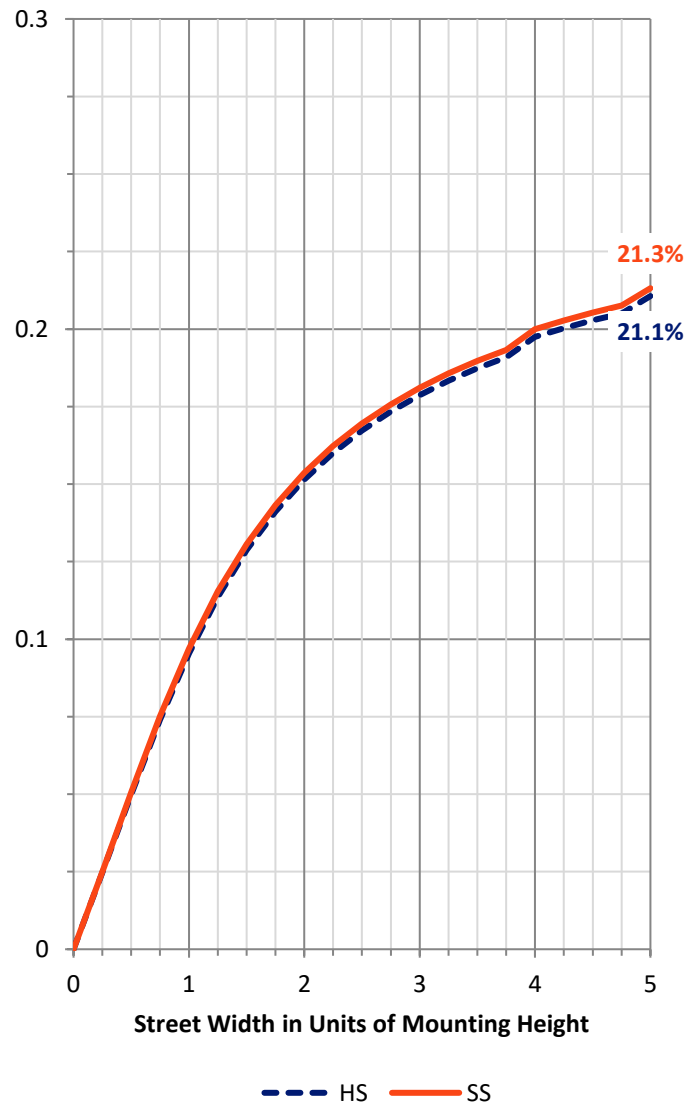

REPORT NUMBER: P256825

CATALOG NUMBER: ULA-A7-D-U-SYM-VMx-7030-BK

FLUX DISTRIBUTION:

		Downward	Upward	Total
House Side	Lumens	1655.8	1722.1	3378.0
	% Fixture	24.4	25.4	49.7
Street Side	Lumens	1678.2	1736.3	3414.5
	% Fixture	24.7	25.6	50.3
Total	Lumens	3334.0	3458.5	6792.5
	% Fixture	49.1	50.9	100.0

Coefficient of Utilization

ZONAL LUMENS:

Zone	Lumens	% Fixture
0°-10°	10.0	0.1
10°-20°	47.2	0.7
20°-30°	116.6	1.7
30°-40°	225.8	3.3
40°-50°	358.5	5.3
50°-60°	492.5	7.3
60°-70°	613.0	9.0
70°-80°	708.0	10.4
80°-90°	762.4	11.2
90°-100°	766.0	11.3
100°-110°	715.6	10.5
110°-120°	621.8	9.2
120°-130°	503.7	7.4
130°-140°	374.1	5.5
140°-150°	248.4	3.7
150°-160°	143.5	2.1
160°-170°	67.2	1.0
170°-180°	18.2	0.3
0°-90°	3334.0	49.1
0°-180°	6792.5	100.0