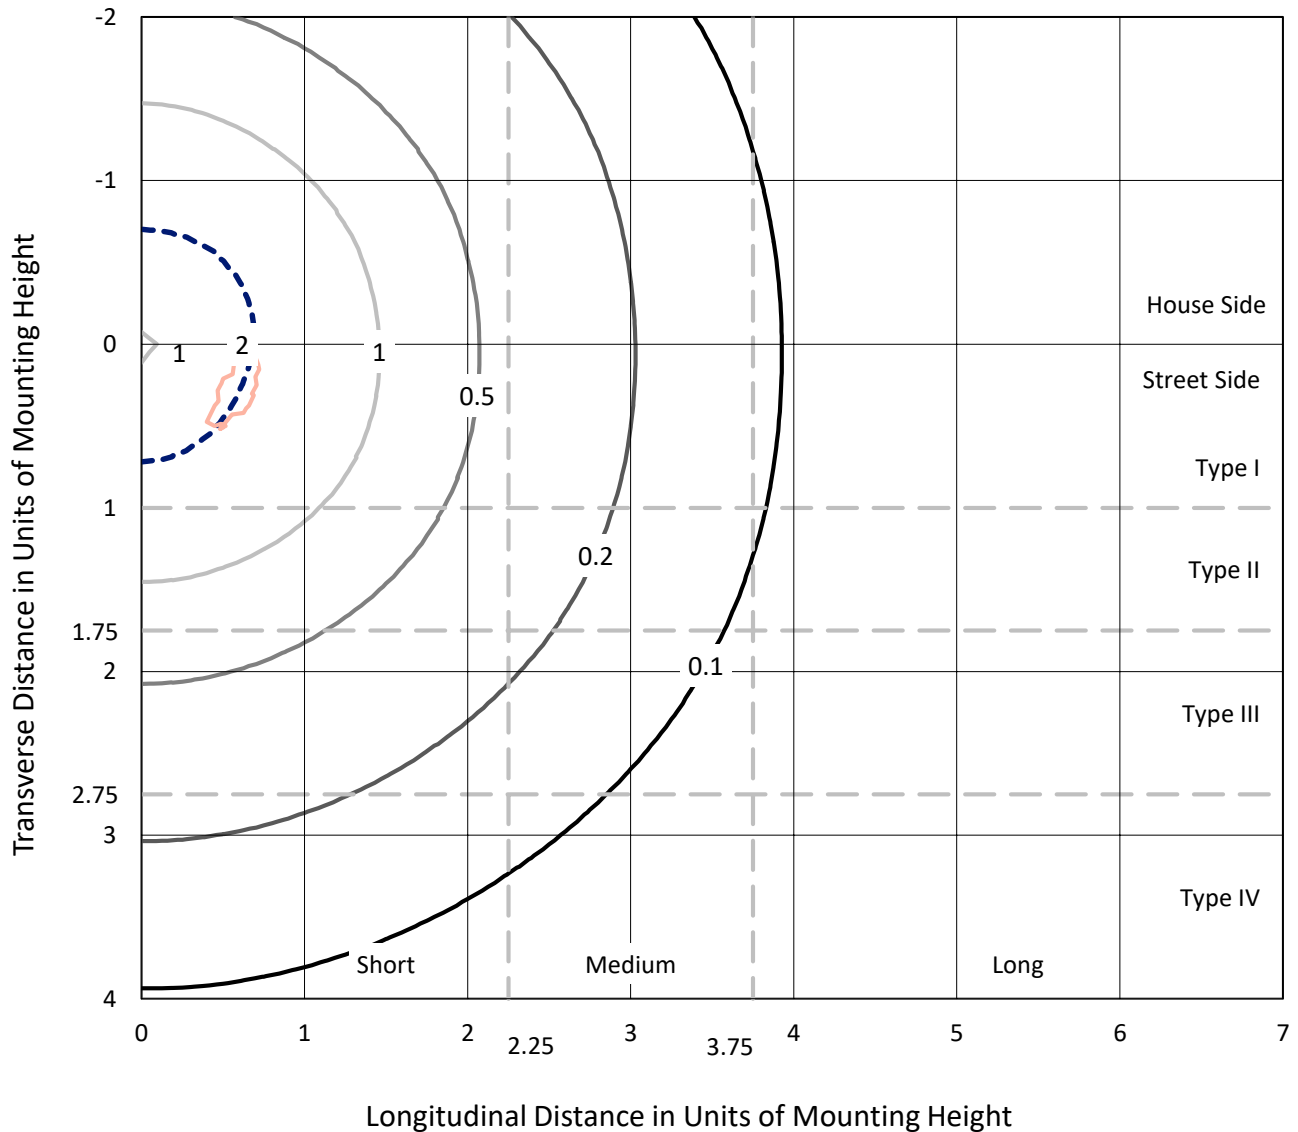

REPORT NUMBER: P256825
CATALOG NUMBER: ULA-A7-D-U-SYM-VMx-7030-BK

Iso-Footcandle Lines of Horizontal Illumination

× Max cd
- - - 1/2 Max cd

Based on 10 foot mounting height. Maximum calculated value = 2 fc
Type V - Short - Non-Cutoff