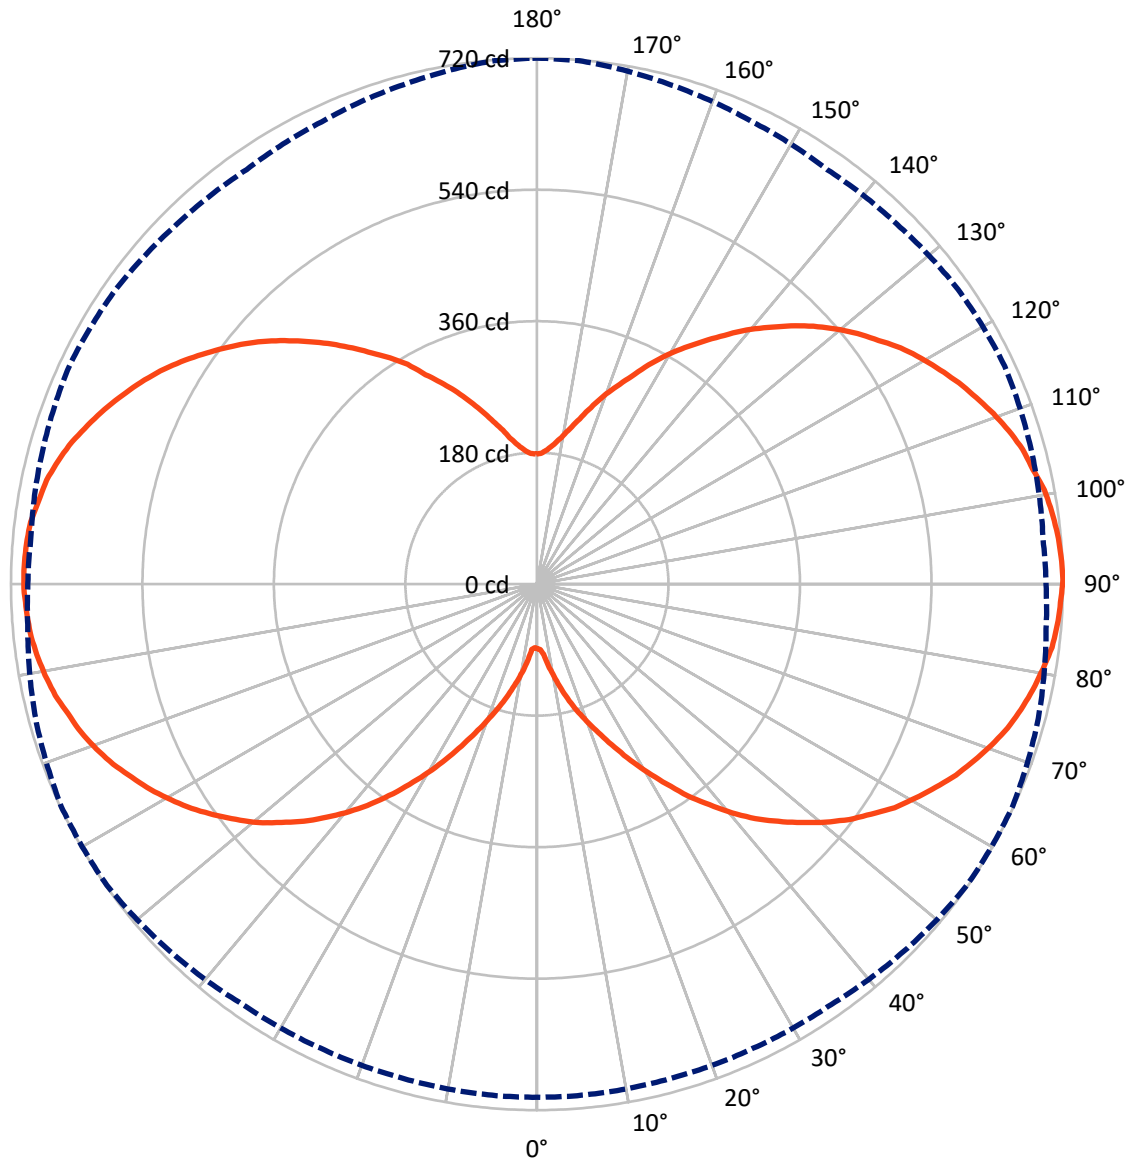

**Summary**

Lumens per Lamp: N/A  
Luminaire Lumens: 6792.5 lumens  
Efficiency: N/A  
Efficacy: 124.0 lumens/watt  
Luminous Opening: Vertical Cylinder (Dia: 1.17' x H: 2.17')  
IES Classification: Type V - Short - Non-Cutoff  
BUG Rating: B2 - U5 - G3

### Iso-Footcandle Lines of Horizontal Illumination

× Max cd  
 - - - 1/2 Max cd

Based on 10 foot mounting height. Maximum calculated value = 2 fc  
 Type V - Short - Non-Cutoff

REPORT NUMBER: P256825  
CATALOG NUMBER: ULA-A7-D-U-SYM-VMx-7030-BK

### Luminous Intensity Polar Plot

— Vertical Plane Through 180-Deg Lateral    - - - Horizontal Cone Through 90-Deg Vertical

REPORT NUMBER: P256825

CATALOG NUMBER: ULA-A7-D-U-SYM-VMx-7030-BK

**FLUX DISTRIBUTION:**