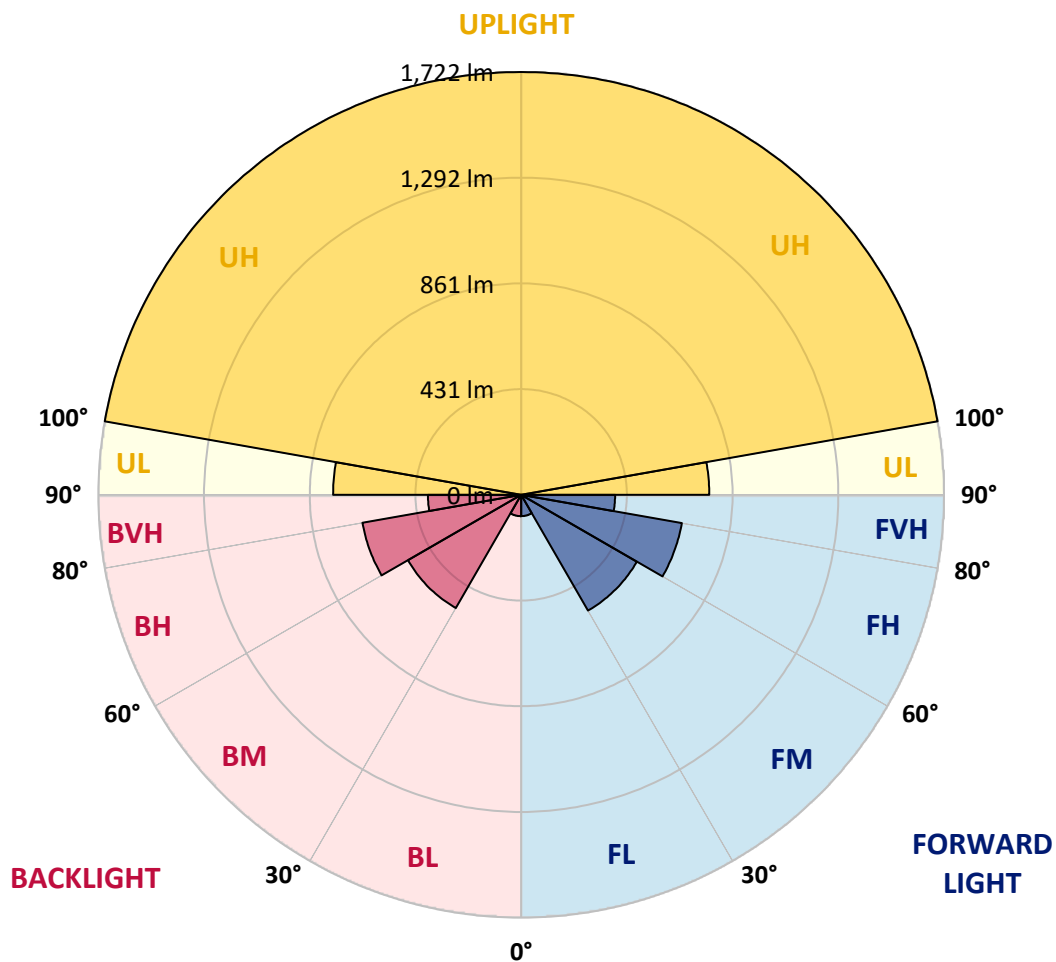

REPORT NUMBER: P256825

CATALOG NUMBER: ULA-A7-D-U-SYM-VMx-7030-BK

LUMINAIRE CLASSIFICATION SYSTEM LUMEN TABLE AND BUG RATING:

Zone	Lumens	% Fixture	Zone Rating/Lumen Limit		
			B	U	G
FL (0°-30°)	86.7	1.3			
FM (30°-60°)	544.3	8.0			
FH (60°-80°)	664.6	9.8			G1/1800
FVH (80°-90°)	382.6	5.6			G3/500
BL (0°-30°)	87.1	1.3	B0/110		
BM (30°-60°)	532.6	7.8	B1/1000		
BH (60°-80°)	656.4	9.7	B2/1000		G0/660
BVH (80°-90°)	379.8	5.6			G3/500
UL (90°-100°)	766.0	11.3		U4/1000	
UH (100°-180°)	1722.1	25.4		U5	

BUG Rating: B2-U5-G3

Type V Short